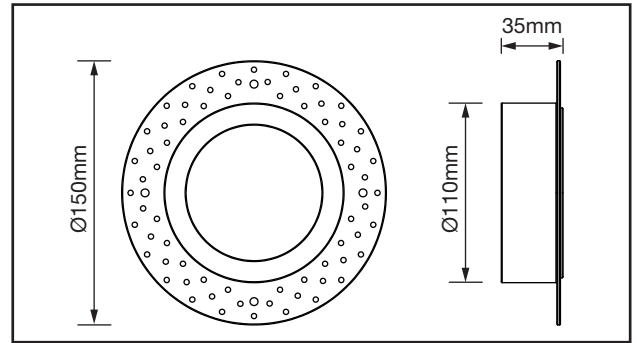

AFD75/TK/**

Trimess Kit For iCan75
(AFD75 Range)

iCan75™

PRODUCT FEATURES

- Available In Polar White and Carbon Black
- Compatible With iCan75 (AFD75) & iCan75 Platinum (AFDP75) Models
- Anti Glare Design

TECHNICAL SPECIFICATIONS

Code	Finish
AFD75/CP/WH	Polar White
AFD75/CP/BLK	Carbon Black

Polar White Trimess Kit*
AFD75/TK/WH

Carbon Black Trimess Kit*
AFD75/TK/BK

**This Product Must be Installed with Plastic Spring Extension Parts Prior to Installation.
They Must Face the Correct Direction (Inwards Toward Centre of Downlight)**